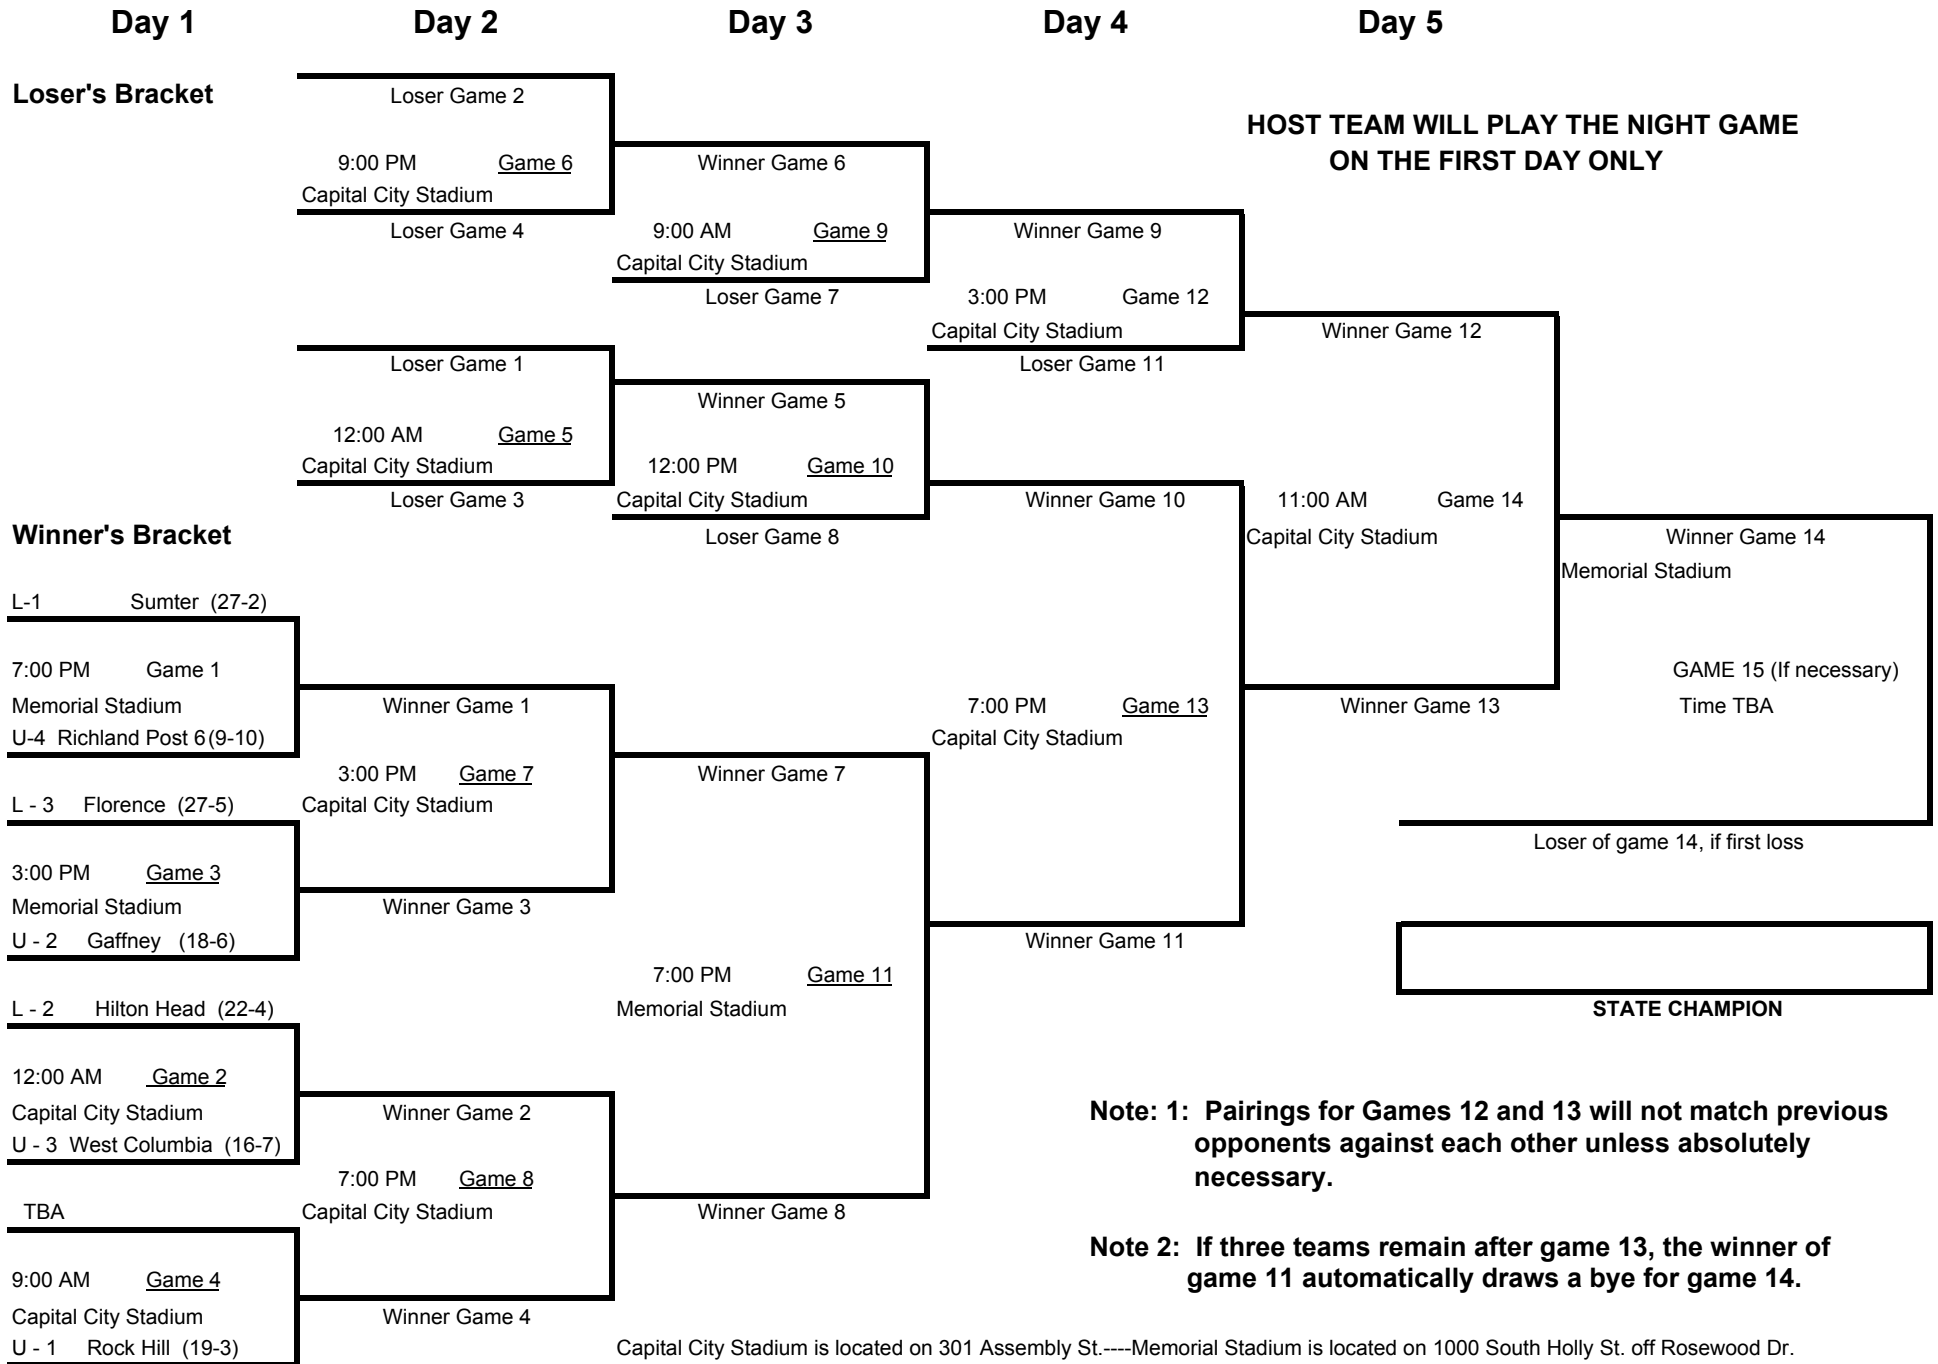

2010

South Carolina American Legion Baseball - State Tournament

Note 1: Pairings for Games 12 and 13 will not match previous opponents against each other unless absolutely necessary.

Note 2: If three teams remain after game 13, the winner of game 11 automatically draws a bye for game 14.

Capital City Stadium is located on 301 Assembly St.----Memorial Stadium is located on 1000 South Holly St. off Rosewood Dr.

2010

South Carolina American Legion Baseball - State Tournament

NOTE: All start times are suggested start times only.